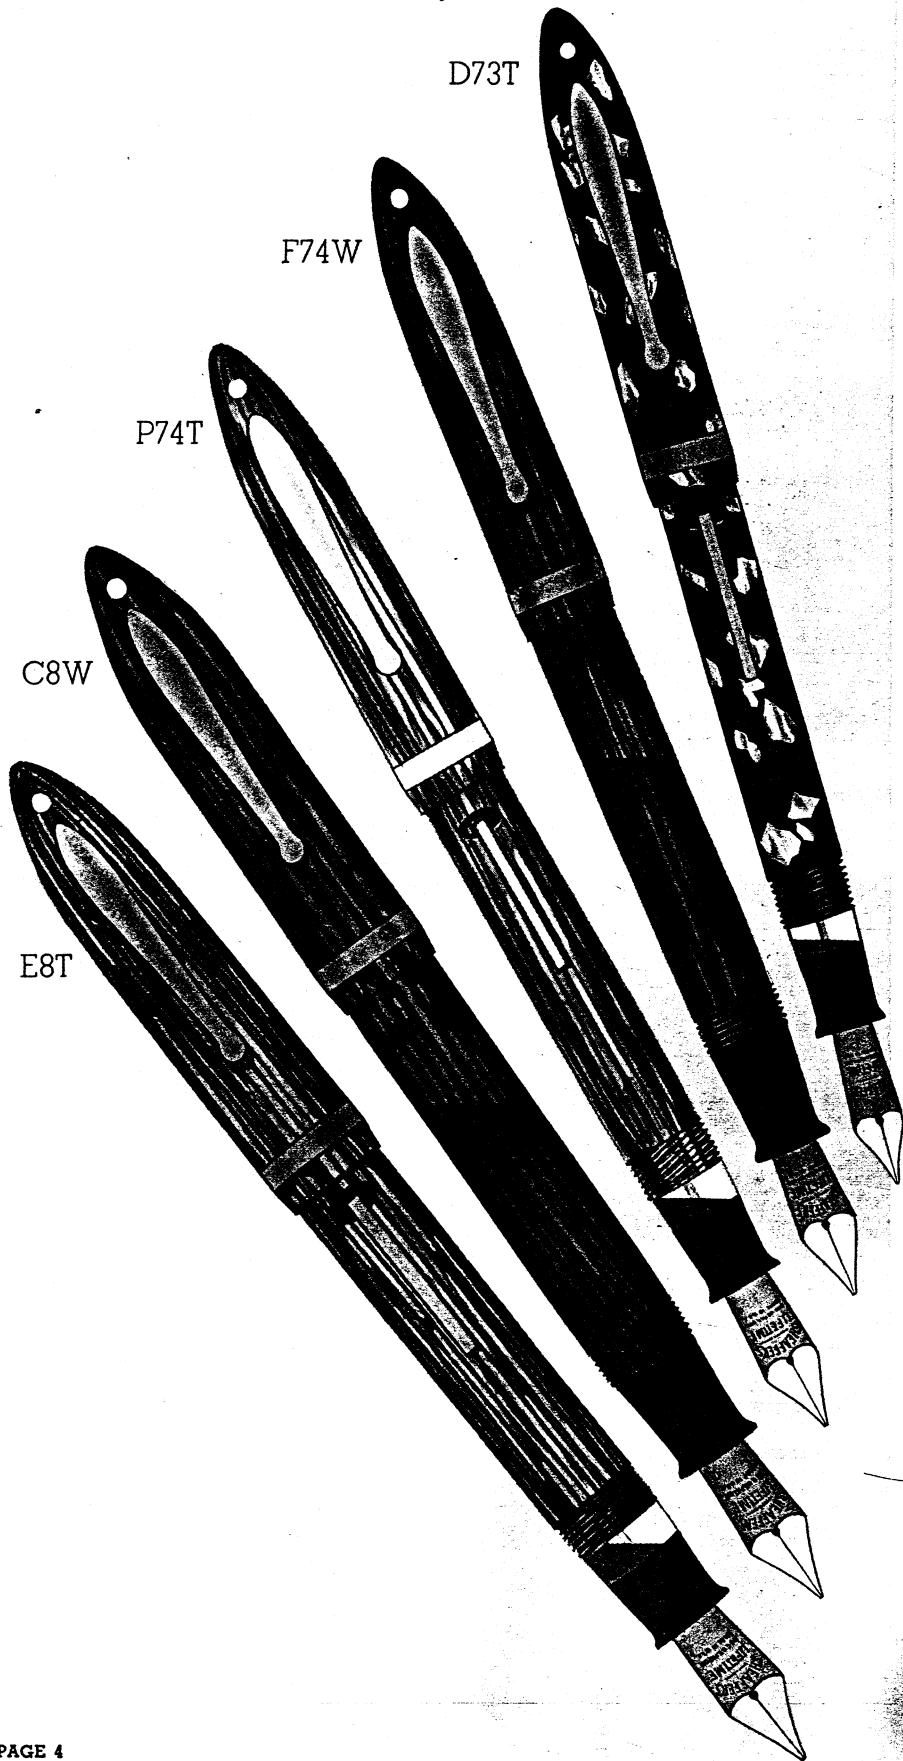

S2C22

Lifetime Feathertouch Pens

The White Dot Identifies The Lifetime Pen

These are the famous Lifetime pens with the White Dot signaling the broadest guarantee in Pen-dom, and the platinum identifying the silk-smooth Feathertouch points. Identical values in either VISULATED or visible barrel type, both supreme in their fields, both filling, cleaning, emptying with only one stroke.